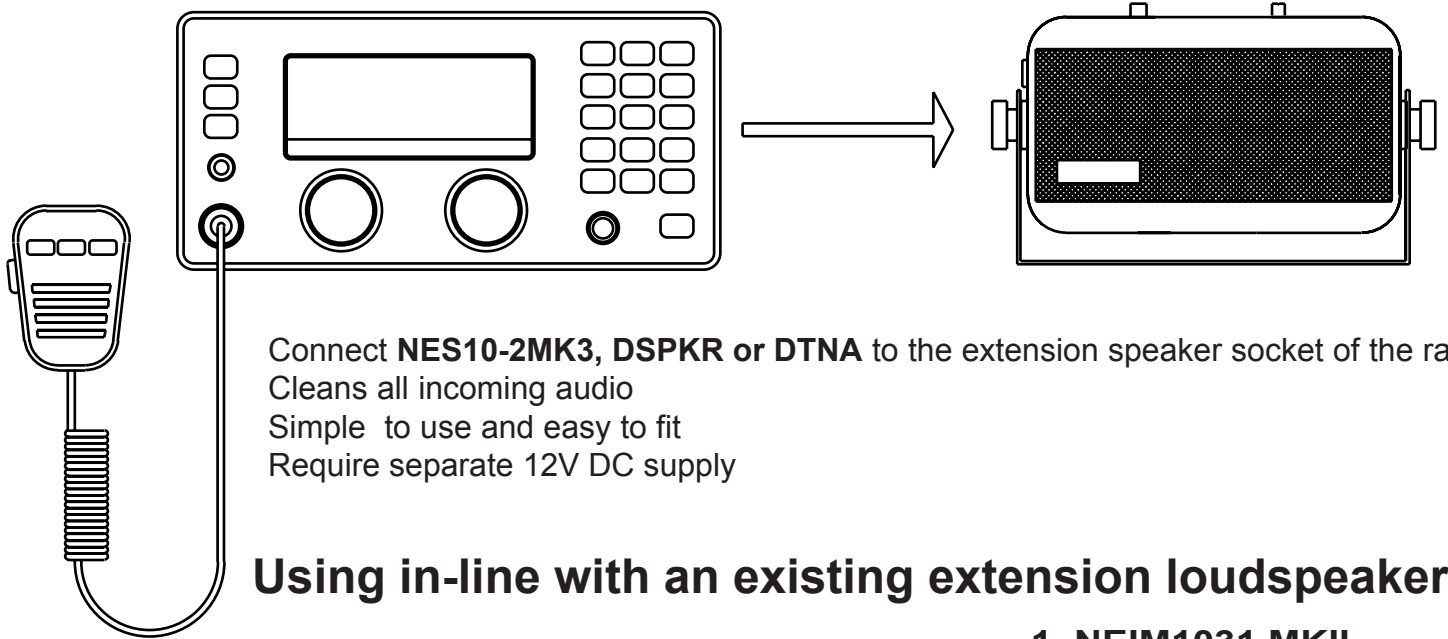

External Installations:

Audio source

NES10-2 MK3, DSPKR or DTNA
Amplified DSP Noise cancelling speaker

Connect **NES10-2MK3, DSPKR or DTNA** to the extension speaker socket of the radio
Cleans all incoming audio
Simple to use and easy to fit
Require separate 12V DC supply

2. ANEM "Noise Away" MKII
Simple to use compact in-line unit with microprocessor push button control of the DSP filter

Extension loudspeaker

(bhi **LSPKR** 4 Ohm 20 Watt speaker)

Internal Installations:

The NEDSP pcb modules are designed to be installed within the equipment (subject to space). Two versions are available,