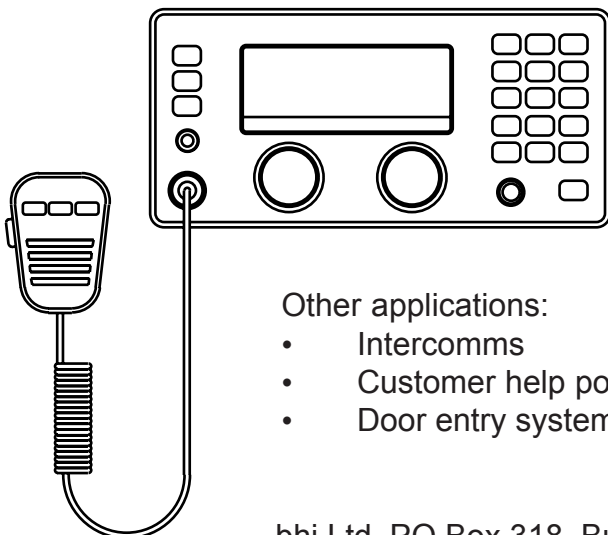

2. ANEM "Noise Away" MKII
Simple to use compact in-line unit with microprocessor push button control of the DSP filter

Extension loudspeaker

(bhi **LSPKR** 4 Ohm 20 Watt speaker)

Internal Installations:

The NEDSP pcb modules are designed to be installed within the equipment (subject to space). Two versions are available,

NESP1061-KBD/PCB modules
for use in low power signal applications

Can be installed in the microphone path to provide clean audio being transmitted

Can be installed in the low level audio path to provide clean received audio.

NEDSP1062-KBD/PCB modules provide an amplified output. They can be fitted inside larger extension speakers (or radio equipment) subject to space.

Retrofit inside

Audio source

Extension speaker

Other applications: