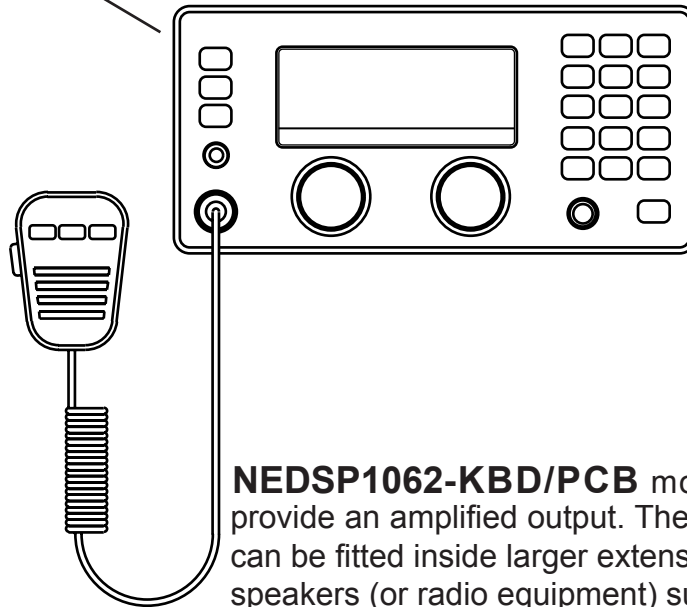

External Installations:

Audio source

NES10-2 MK3, DSPKR or DTNA
Amplified DSP Noise cancelling speaker

Connect **NES10-2MK3, DSPKR or DTNA** to the extension speaker socket of the radio
Cleans all incoming audio
Simple to use and easy to fit
Require separate 12V DC supply

2. ANEM "Noise Away" MKII
Simple to use compact in-line unit with microprocessor push button control of the DSP filter

Extension loudspeaker

(bhi **LSPKR** 4 Ohm 20 Watt speaker)

Internal Installations:

The NEDSP pcb modules are designed to be installed within the equipment (subject to space). Two versions are available,

NESP1061-KBD/PCB modules
for use in low power signal applications

Can be installed in the microphone path to provide clean audio being transmitted

Can be installed in the low level audio path to provide clean received audio.