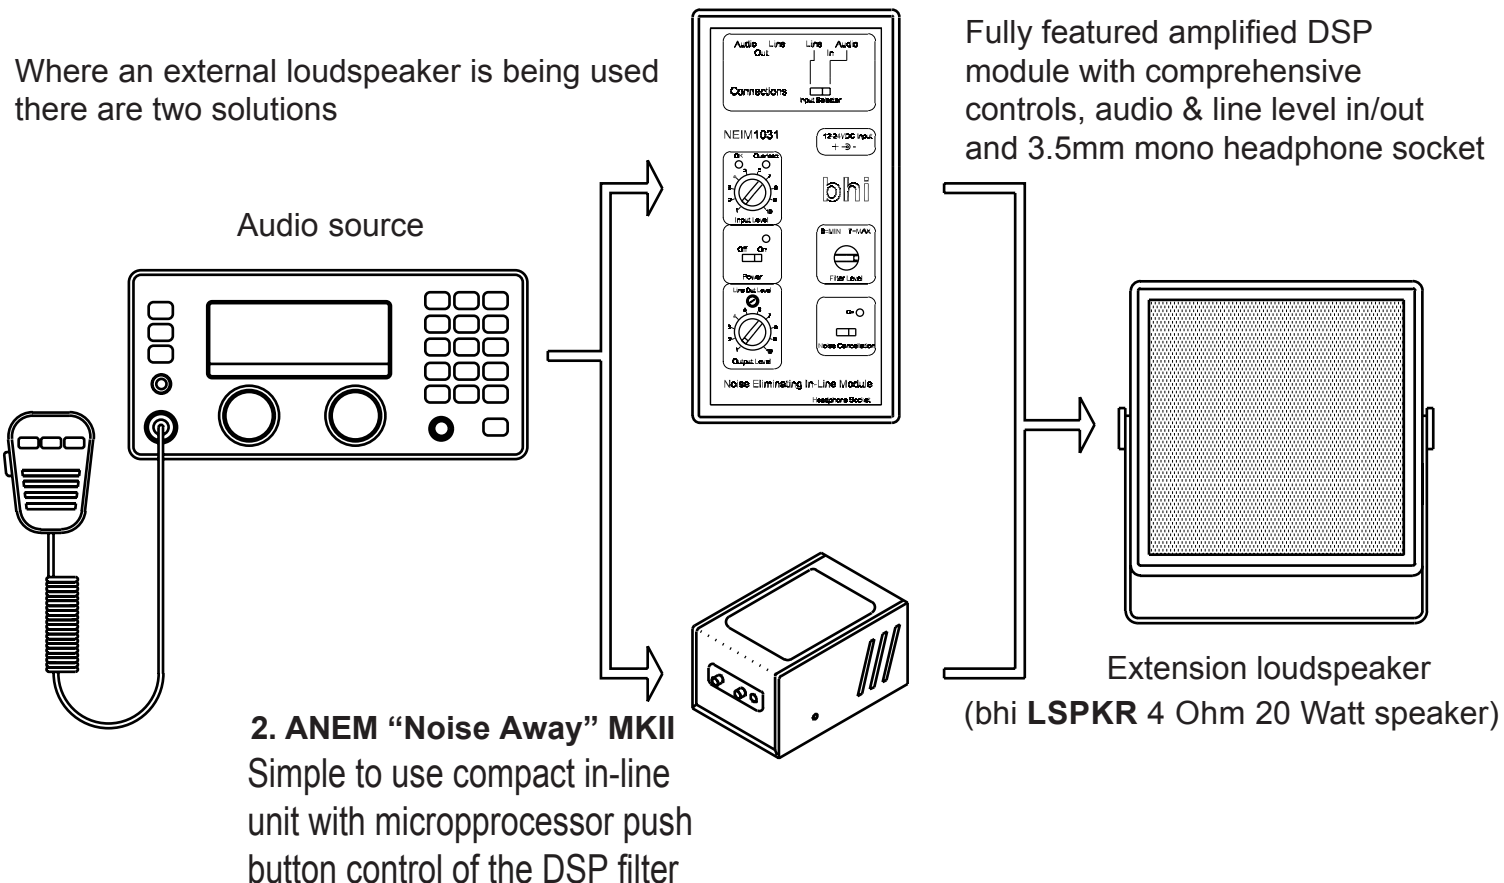

External Installations:

Audio source

NES10-2 MK3, DSPKR or DTNA
Amplified DSP Noise cancelling speaker

Connect **NES10-2MK3, DSPKR or DTNA** to the extension speaker socket of the radio
Cleans all incoming audio
Simple to use and easy to fit
Require separate 12V DC supply

Using in-line with an existing extension loudspeaker:

Where an external loudspeaker is being used there are two solutions

Audio source

1. NEIM1031 MKII

Fully featured amplified DSP module with comprehensive controls, audio & line level in/out and 3.5mm mono headphone socket

2. ANEM "Noise Away" MKII
Simple to use compact in-line unit with microprocessor push button control of the DSP filter

Extension loudspeaker

(bhi **LSPKR** 4 Ohm 20 Watt speaker)

Internal Installations:

The NEDSP pcb modules are designed to be installed within the equipment (subject to space). Two versions are available,

NESP1061-KBD/PCB modules
for use in low power signal applications

Can be installed in the microphone path to provide clean audio being transmitted

Can be installed in the low level audio path to provide clean received audio.